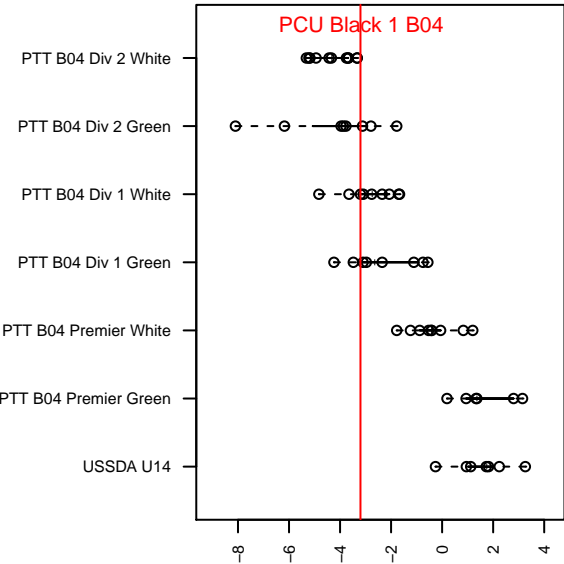

**attack and defense rating
relative to others at age
and all opponents in last 13 months**